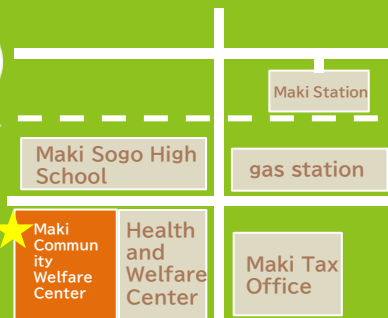

Step into Japan

Maki District Community Council Intercultural exchange cafe

We're starting a Japanese language class.

Student recruitment !

We'll start with simple Japanese, so
please feel free to come and play!

300 yen per session
(Preschool children and elementary school
students: Free)

We are also looking for teachers.

(People who want to teach Japanese as a volunteer,
people who want to interact with foreigners)

Venue: Maki Fureai Welfare Center,
4363 Maki-ko, Nishikan-ku, Niigata City

For inquiries and applications: Nishikan Ward
Social Welfare Council

☎ 0256-73-3356

Parking: There is a place to park bicycles and cars.
Co-sponsored by: Nishikan Ward Social Welfare Council

MAP